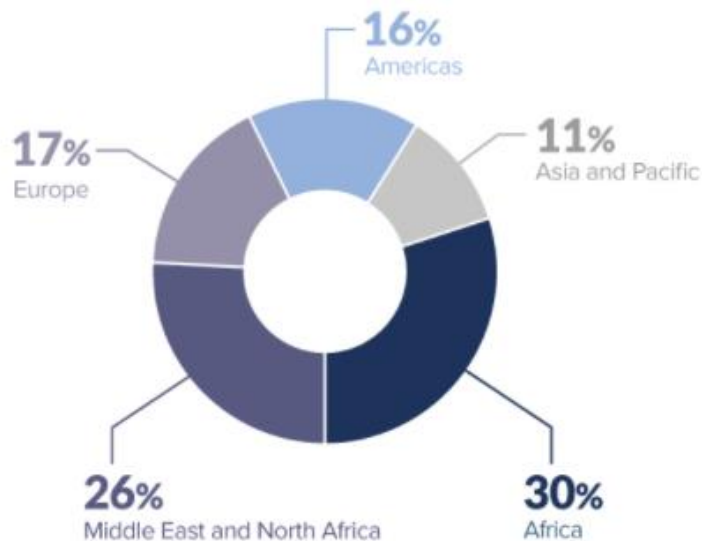

Overview of contemporary displacement

Current situation with regard to forced migration

Figures at a glance

Where people are hosted

Where the world's displaced people are being hosted

Hosting countries

Turkey	2.9 million
Pakistan	1.4 million
Lebanon	1.0 million
Islamic Republic of Iran	979,400
Uganda	940,800
Ethiopia	791,600

Refugees around the world

Refugees, including persons
in a refugee-like situation

Countries of Origin

55% of refugees worldwide
came from three countries

South Sudan
1.4m

Afghanistan
2.5m

Syria
5.5m

Global Trends Report 2016

<https://www.youtube.com/watch?v=juGZqs3jObg>

Zooming in

- Syria
- Somalia
- Democratic Republic of Congo