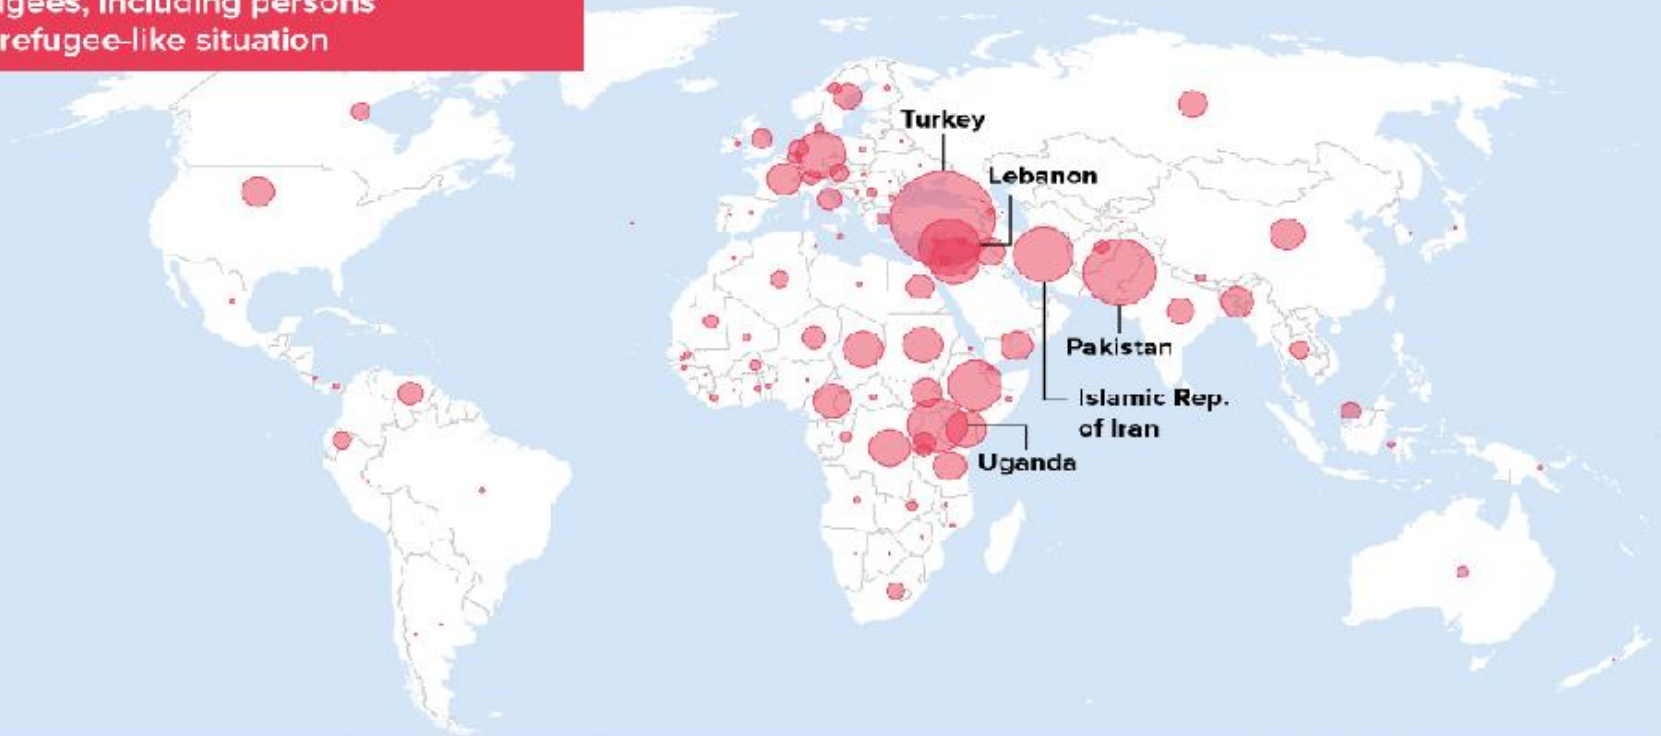

Overview of contemporary displacement

Current situation with regard to forced migration

Figures at a glance

Where people are hosted

Where the world's displaced people are being hosted

Hosting countries

Turkey	2.9 million
Pakistan	1.4 million
Lebanon	1.0 million
Islamic Republic of Iran	979,400
Uganda	940,800
Ethiopia	791,600

Refugees around the world

Refugees, including persons
in a refugee-like situation

Countries of Origin

55% of refugees worldwide
came from three countries

South Sudan
1.4m

Afghanistan
2.5m

Syria
5.5m

Global Trends Report 2016

<https://www.youtube.com/watch?v=juGZqs3jObg>

Zooming in

- Syria
- Somalia
- Democratic Republic of Congo